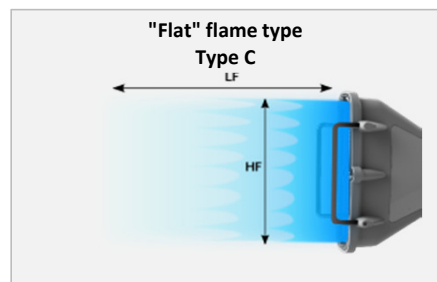

IMPORTANT: Read the user manual before use - For use only in sufficiently well ventilated rooms.

GUILBERT EXPRESS reserves the right to change product characteristics without prior notice. Actual products may differ from photographs

www.shrink-wrapping.express - info@shrink-wrapping.express